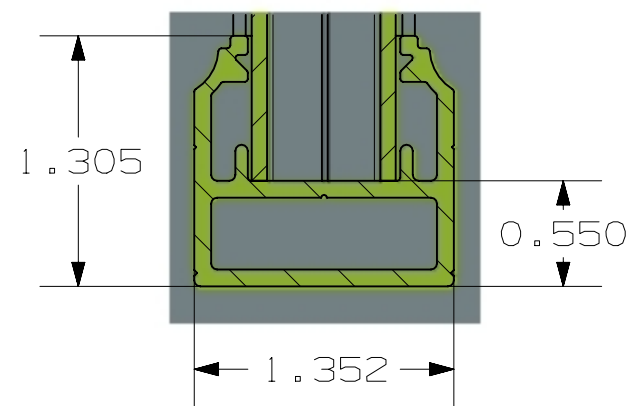

DETAIL R  
SCALE 1:1

DETAIL N  
SCALE 1:1

DETAIL M  
SCALE 1:1

SECTION L-L

SIZE - H x W	BOARDS	LENGTH OF BOARD	TRIM SIZE	TOP OF RAIL TO TOP OF RAIL	LENGTH OF RAIL	2.5" AND 3" STD POST HEIGHT
4'H X 4'W	10	45 3/8	43 7/8	46 11/16	52 5/16	7'
4'H X 5'W	12				62 5/16	
4'H X 6'W	14				72 5/16	
5'H X 4'W	10	57 3/8	55 7/8	58 11/16	52 5/16	8'
5'H X 5'W	12				62 5/16	
5'H X 6'W	14				72 5/16	
6'H X 4'W	10	69 3/8	67 7/8	70 11/16	52 5/16	9'
6'H X 5'W	12				62 5/16	
6'H X 6'W	14				72 5/16	

**eclipse™**  
Privacy Fence by Ultra

ALL DIMENSIONS IN INCHES

ULTRA ALUMINUM MANUFACTURING, INC.  
2124 GRAND COMMERCE DR. HOWELL, MI 48855  
PHONE (800) 656-4420 FAX (800) 643-7429

FIRST ISSUED	TITLE	UAE-HXW-XX STD PANELS REV 2 4-25-2018
DRAWN BY	SIZE/DRG NO.	C
CHECKED BY	SCALE	1:1
APPROVED BY	SHEET	1 OF 1