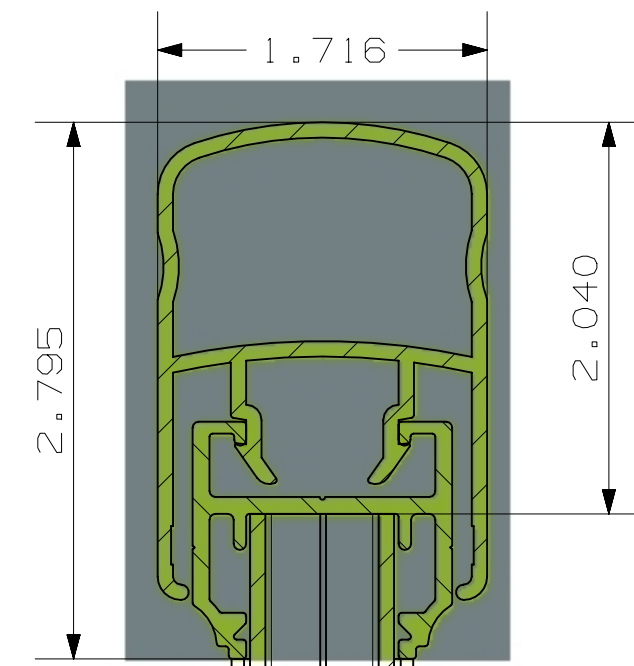

DETAIL R  
SCALE 1:1

DETAIL N  
SCALE 1:1

DETAIL M  
SCALE 1:1

SECTION L-L

SIZE - H x W	BOARDS	LENGTH OF BOARD	TRIM SIZE	TOP OF RAIL TO TOP OF RAIL	LENGTH OF RAIL	2.5" AND 3" STD POST HEIGHT
4'H X 4'W	10	45 3/8	43 7/8	46 11/16	52 5/16	7'
4'H X 5'W	12				62 5/16	
4'H X 6'W	14				72 5/16	
5'H X 4'W	10	57 3/8	55 7/8	58 11/16	52 5/16	8'
5'H X 5'W	12				62 5/16	
5'H X 6'W	14				72 5/16	
6'H X 4'W	10	69 3/8	67 7/8	70 11/16	52 5/16	9'
6'H X 5'W	12				62 5/16	
6'H X 6'W	14				72 5/16	

**eclipse™**  
Privacy Fence by Ultra

ALL DIMENSIONS IN INCHES

ULTRA ALUMINUM MANUFACTURING, INC.  
2124 GRAND COMMERCE DR. HOWELL, MI 48855  
PHONE (800) 656-4420 FAX (800) 643-7429

FIRST ISSUED	TITLE	UAE-HXW-XX STD PANELS REV 2 4-25-2018
DRAWN BY	SIZE/DRG NO.	C
CHECKED BY	SCALE	1:1
APPROVED BY	SHEET	1 OF 1